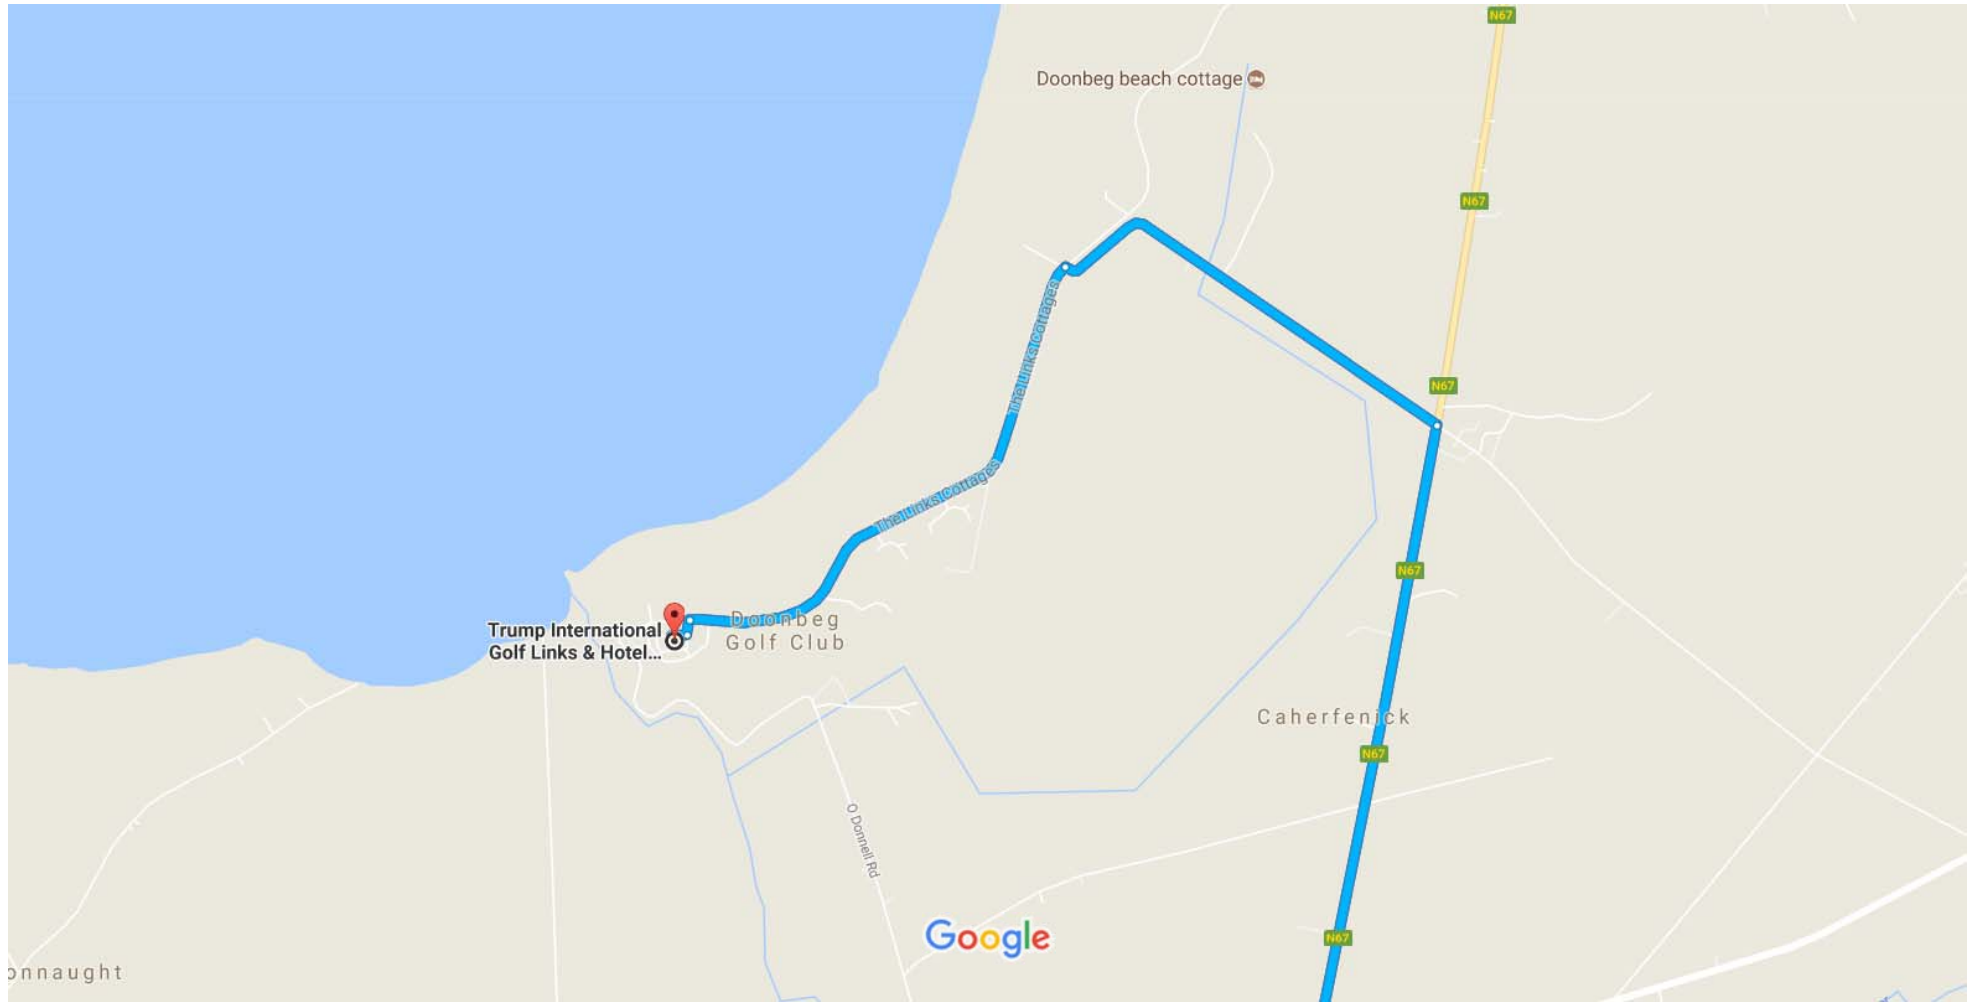

Killimer, Co. Clare, Ireland to Trump International Golf Links & Hotel Doonbeg Ireland

Drive 23.7 km, 28 min

Map data ©2017 Google United States 1000 ft